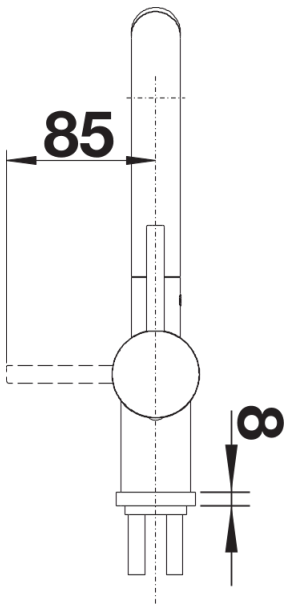

Colours

Available colours:

- black
- anthracite
- rock grey
- alu metallic
- white
- jasmine
- tartufo
- coffee

SILGRANIT-Look jasmine

Scope of supply

- Single-lever mixer tap
- 140° swivel spout for greater reach
- Ø 35 mm tap hole required
- With ceramic disk cartridge
- Metal-sheathed spray hose
- Flexible connector pipes, 450 mm long and $\frac{3}{8}$ " nut for particularly easy installation
- Patented jet regulator for markedly reduced scaling
- Stabilisation plate to increase the stability of the tap when fitted in stainless steel sinks
- With non-return valve and thus guaranteed against reflux in accordance with EN 1717
- LGA approved
- DVGW approved

Details

Swivel range

Side view hand gear 2D

Side view