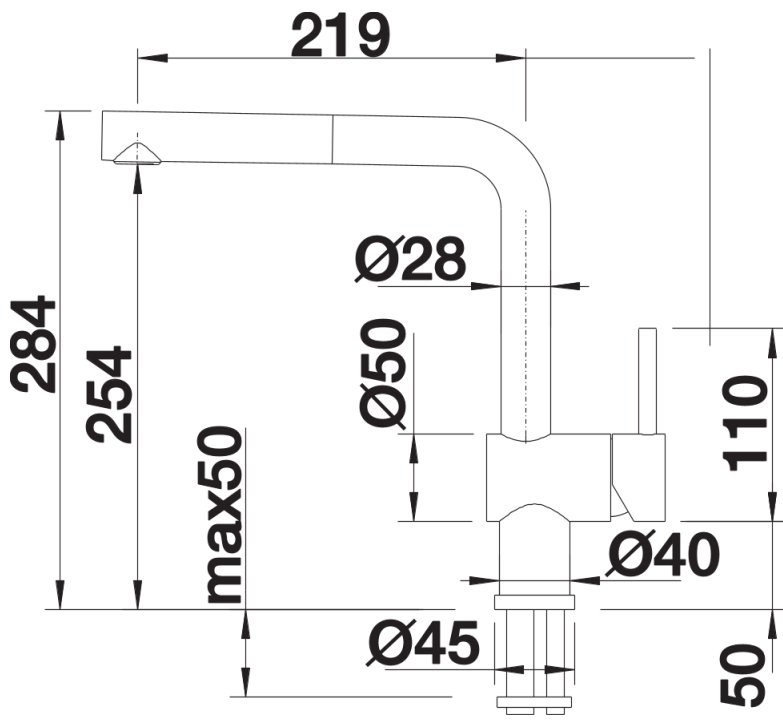

Colours

Available colours:

- black
- anthracite
- rock grey
- alu metallic
- white
- jasmine
- tartufo
- coffee

SILGRANIT-Look jasmine

Scope of supply

- Single-lever mixer tap
- 140° swivel spout for greater reach
- Ø 35 mm tap hole required
- With ceramic disk cartridge
- Metal-sheathed spray hose
- Flexible connector pipes, 450 mm long and $\frac{3}{8}$ " nut for particularly easy installation
- Patented jet regulator for markedly reduced scaling
- Stabilisation plate to increase the stability of the tap when fitted in stainless steel sinks
- With non-return valve and thus guaranteed against reflux in accordance with EN 1717
- LGA approved
- DVGW approved

Details

Swivel range

Side view hand gear 2D

Side view