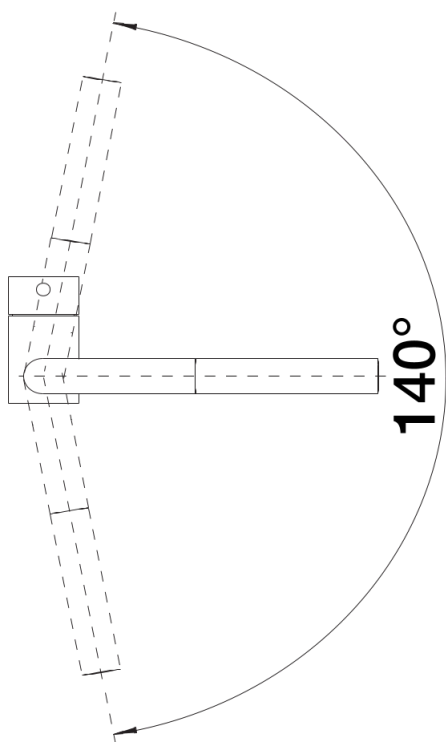

Colours

Available colours:

- black
- anthracite
- rock grey
- alu metallic
- white
- jasmine
- tartufo
- coffee

SILGRANIT-Look jasmine

Scope of supply

- Single-lever mixer tap
- 140° swivel spout for greater reach
- Ø 35 mm tap hole required
- With ceramic disk cartridge
- Metal-sheathed spray hose
- Flexible connector pipes, 450 mm long and $\frac{3}{8}$ " nut for particularly easy installation
- Patented jet regulator for markedly reduced scaling
- Stabilisation plate to increase the stability of the tap when fitted in stainless steel sinks
- With non-return valve and thus guaranteed against reflux in accordance with EN 1717
- LGA approved
- DVGW approved

Details

Swivel range

Side view hand gear 2D

Side view